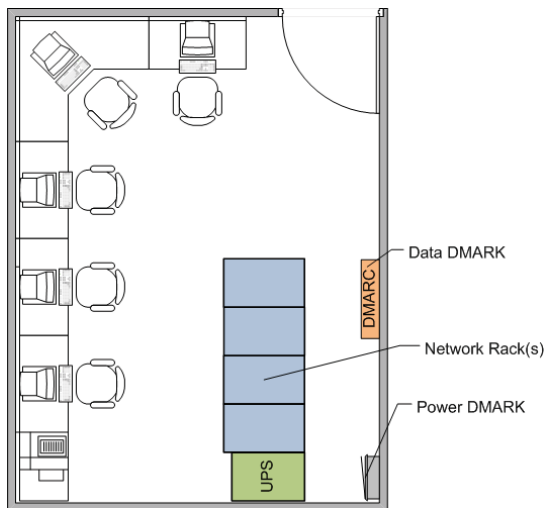

Data Suite - 300 sq. ft.