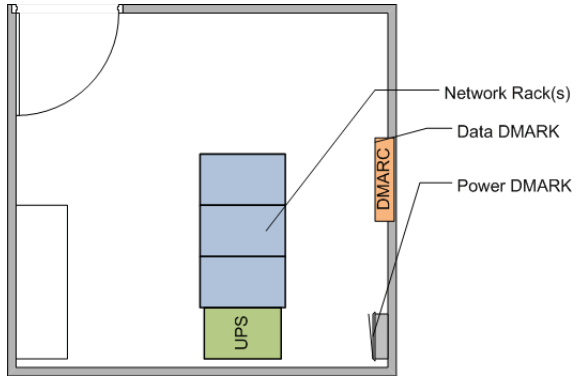

Data Suites

Data Suite - 200 sq. ft.