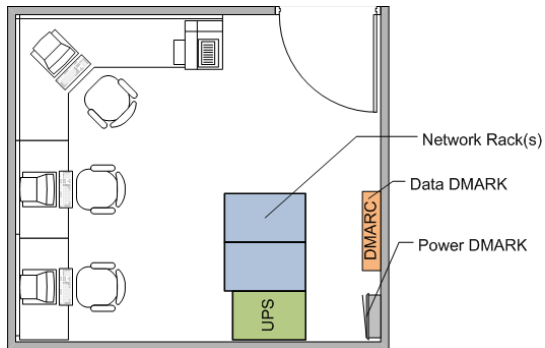

Data Suites - Disaster Recovery

Data Suite - 200 sq. ft.