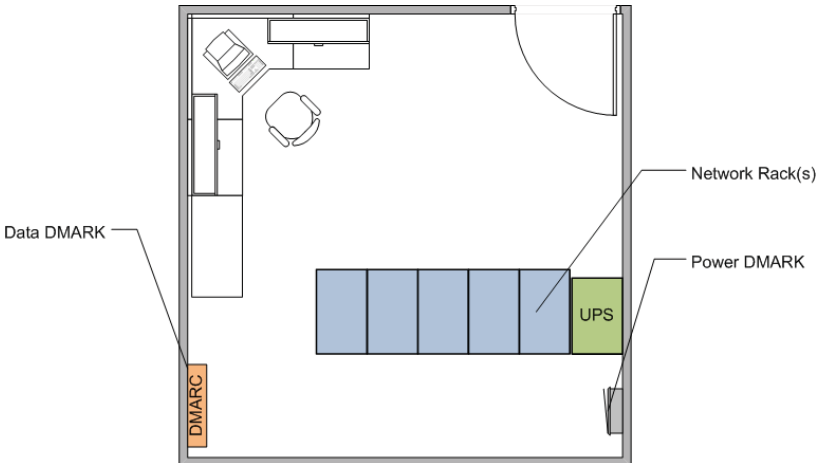

Data Suite - 300 sq. ft.